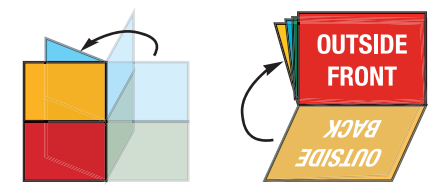

**OUTSIDE
BACK**

TAB

TAB

INDICIA AREA

1.25 X 1.25

**WHITE BACKGROUND
OR 10% COLOR TINT**

**INFOLD
PANEL**

BLACK LINE IS THE BLEED LINE
BACKGROUNDS AND IMAGES THAT BLEED OFF MUST EXTEND TO THIS LINE

RED LINE IS THE CUT LINE
THIS IS WHERE THE FINISHED PRODUCT WILL BE CUT

BLUE LINE IS THE SAFETY LINE
ANYTHING THAT IS NOT GETTING CUT MUST BE INSIDE THIS LINE

GREEN LINES ARE THE FOLD LINES
THIS IS WHERE THE JOB WILL BE FOLDED

**OUTSIDE
FRONT**

TAB

TAB

FINISHED SIZE - 5.25X8.5
WITH BLEED - 10.625X17.125

**INFOLD
PANEL**