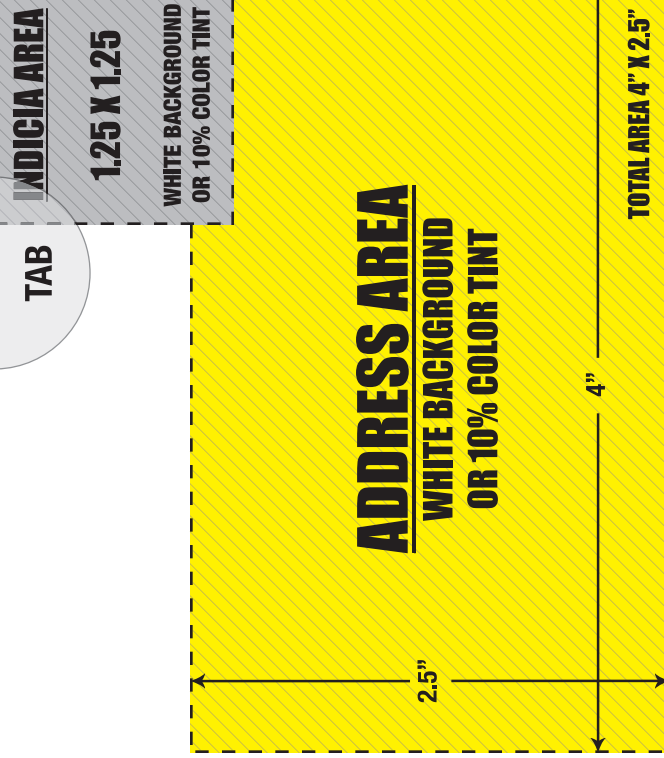

INFOLD PANEL

INFOLD PANEL

INFOLD PANEL

OUTSIDE BACK

INFOLD PANEL

OUTSIDE FRONT

GREEN LINES ARE THE FOLD LINES
THIS IS WHERE THE JOB WILL BE FOLDED

BLACK LINE IS THE BLEED LINE
BACKGROUNDS AND IMAGES THAT BLEED OFF MUST EXTEND TO THIS LINE

RED LINE IS THE CUT LINE
THIS IS WHERE THE FINISHED PRODUCT WILL BE CUT

BLUE LINE IS THE SAFETY LINE
ANYTHING THAT IS NOT GETTING CUT MUST BE INSIDE THIS LINE

FINISHED SIZE - 3.5208X8.5
WITH BLEED - 10.625X17.125

TAB

TAB

TAB

TAB