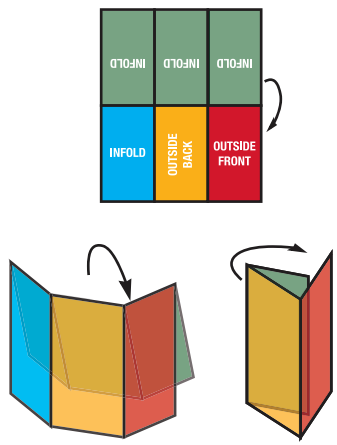

INFOLD PANEL

INFOLD PANEL

INFOLD PANEL

OUTSIDE BACK

INFOLD PANEL

OUTSIDE FRONT

GREEN LINES ARE THE FOLD LINES
THIS IS WHERE THE JOB WILL BE FOLDED

BLACK LINE IS THE BLEED LINE
BACKGROUNDS AND IMAGES THAT BLEED OFF MUST EXTEND TO THIS LINE

RED LINE IS THE CUT LINE
THIS IS WHERE THE FINISHED PRODUCT WILL BE CUT

BLUE LINE IS THE SAFETY LINE
ANYTHING THAT IS NOT GETTING CUT MUST BE INSIDE THIS LINE

FINISHED SIZE - 3.5208X8.5
WITH BLEED - 10.625X17.125

TAB

TAB

TAB

TAB