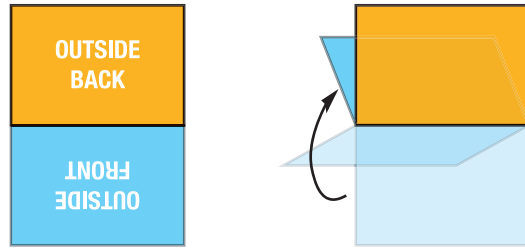

OUTSIDE BACK

OUTSIDE FRONT

INDICIA AREA

1.25 X 1.25

WHITE BACKGROUND
OR 10% COLOR TINT

FINISHED SIZE - 10.5X8.5
WITH BLEED - 10.625X17.125

GREEN LINE IS THE FOLD LINE
THIS IS WHERE THE JOB WILL BE FOLDED

BLACK LINE IS THE BLEED LINE
BACKGROUNDS AND IMAGES THAT BLEED OFF MUST EXTEND TO THIS LINE

RED LINE IS THE CUT LINE
THIS IS WHERE THE FINISHED PRODUCT WILL BE CUT

BLUE LINE IS THE SAFETY LINE
ANYTHING THAT IS NOT GETTING CUT MUST BE INSIDE THIS LINE