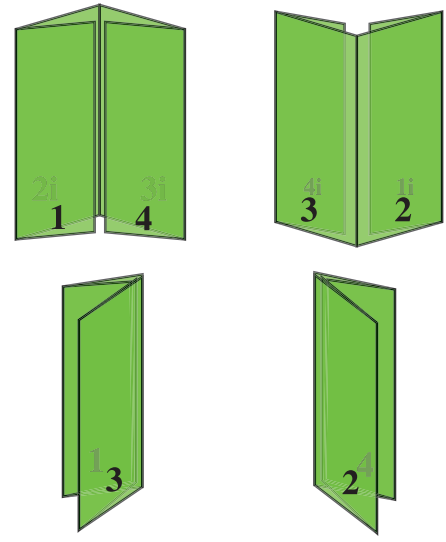

INFOLD PANEL

BLACK LINE IS THE BLEED LINE
BACKGROUNDS AND IMAGES THAT BLEED OFF MUST EXTEND TO THIS LINE

RED LINE IS THE CUT LINE
THIS IS WHERE THE FINISHED PRODUCT WILL BE CUT

BLUE LINE IS THE SAFETY LINE
ANYTHING THAT IS NOT GETTING CUT MUST BE INSIDE THIS LINE

GREEN LINES ARE THE FOLD LINES
THIS IS WHERE THE JOB WILL BE FOLDED

4

TAB

TAB

INDICIA AREA
1.25 X 1.25
WHITE BACKGROUND
OR 10% COLOR TINT

OUTSIDE BACK

3

OUTSIDE FRONT

2

TAB

TAB

INFOLD PANEL

FINISHED SIZE - 4.3125X11
WITH BLEED - 11.125X17.125

1