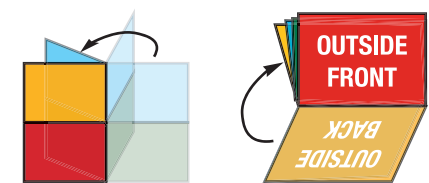

**OUTSIDE
BACK**

TAB

TAB

INDICIA AREA

1.25 X 1.25

**WHITE BACKGROUND
OR 10% COLOR TINT**

**INFOLD
PANEL**

BLACK LINE IS THE BLEED LINE
BACKGROUNDS AND IMAGES THAT
BLEED OFF MUST EXTEND TO THIS LINE

RED LINE IS THE CUT LINE
THIS IS WHERE THE FINISHED
PRODUCT WILL BE CUT

BLUE LINE IS THE SAFETY LINE
ANYTHING THAT IS NOT GETTING CUT
MUST BE INSIDE THIS LINE

GREEN LINES ARE THE FOLD LINES
THIS IS WHERE THE JOB WILL BE
FOLDED

**OUTSIDE
FRONT**

TAB

TAB

FINISHED SIZE - 11X17
WITH BLEED - 11.125X17.125

**INFOLD
PANEL**