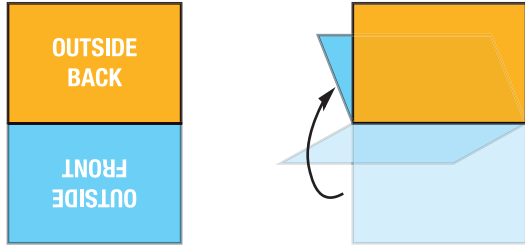

OUTSIDE BACK

OUTSIDE FRONT

**FINISHED SIZE - 11X8.5
WITH BLEED - 11.125X17.125**

GREEN LINE IS THE FOLD LINE
THIS IS WHERE THE JOB WILL BE FOLDED

BLACK LINE IS THE BLEED LINE
BACKGROUNDS AND IMAGES THAT BLEED OFF MUST EXTEND TO THIS LINE

RED LINE IS THE CUT LINE
THIS IS WHERE THE FINISHED PRODUCT WILL BE CUT

BLUE LINE IS THE SAFETY LINE
ANYTHING THAT IS NOT GETTING CUT MUST BE INSIDE THIS LINE