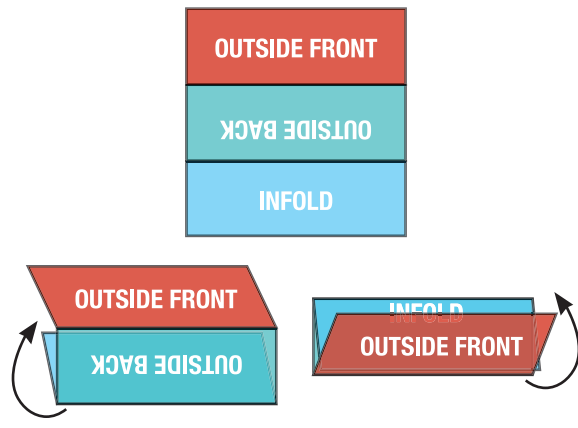

OUTSIDE FRONT

FINISHED SIZE - 5.6875X11
WITH BLEED - 11.125X17.125

OUTSIDE BACK

INFOLD PANEL

- GREEN LINES ARE THE FOLD LINES**
THIS IS WHERE THE JOB WILL BE FOLDED
- BLACK LINE IS THE BLEED LINE**
BACKGROUNDS AND IMAGES THAT BLEED OFF MUST EXTEND TO THIS LINE
- RED LINE IS THE CUT LINE**
THIS IS WHERE THE FINISHED PRODUCT WILL BE CUT
- BLUE LINE IS THE SAFETY LINE**
ANYTHING THAT IS NOT GETTING CUT MUST BE INSIDE THIS LINE