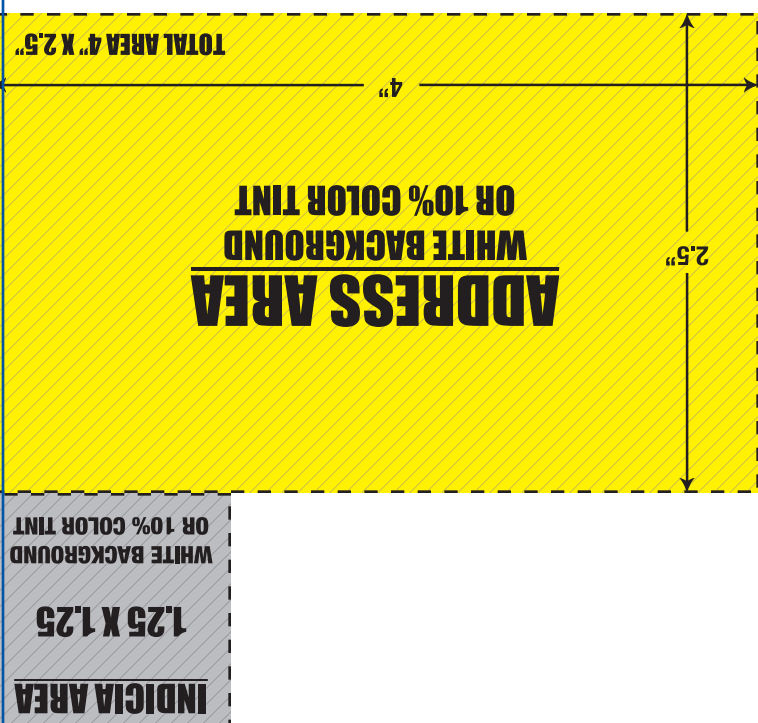

OUTSIDE FRONT

FINISHED SIZE - 5.6875X11
WITH BLEED - 11.125X17.125

OUTSIDE BACK

INFOLD PANEL

- GREEN LINES ARE THE FOLD LINES**
THIS IS WHERE THE JOB WILL BE FOLDED
- BLACK LINE IS THE BLEED LINE**
BACKGROUNDS AND IMAGES THAT BLEED OFF MUST EXTEND TO THIS LINE
- RED LINE IS THE CUT LINE**
THIS IS WHERE THE FINISHED PRODUCT WILL BE CUT
- BLUE LINE IS THE SAFETY LINE**
ANYTHING THAT IS NOT GETTING CUT MUST BE INSIDE THIS LINE