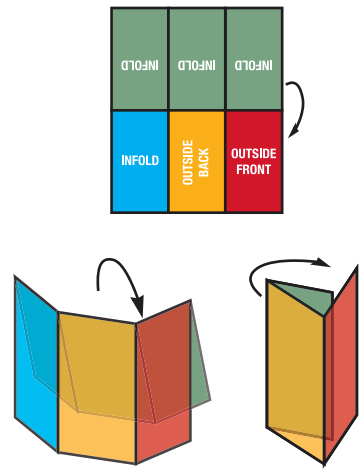

# INFOLD PANEL

# INFOLD PANEL

**GREEN LINES ARE THE FOLD LINES**  
THIS IS WHERE THE JOB WILL BE FOLDED

**BLACK LINE IS THE BLEED LINE**  
BACKGROUNDS AND IMAGES THAT BLEED OFF MUST EXTEND TO THIS LINE

**RED LINE IS THE CUT LINE**  
THIS IS WHERE THE FINISHED PRODUCT WILL BE CUT

**BLUE LINE IS THE SAFETY LINE**  
ANYTHING THAT IS NOT GETTING CUT MUST BE INSIDE THIS LINE

**FINISHED SIZE - 5.6875X11**  
**WITH BLEED - 17.125X22.125**