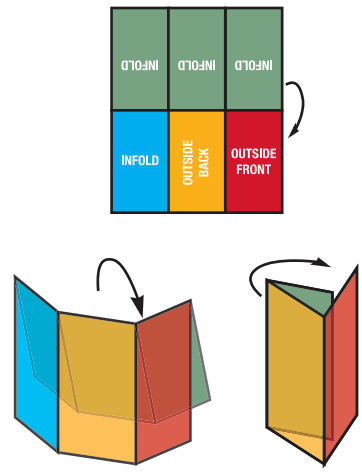

INFOLD PANEL

INFOLD PANEL

INFOLD PANEL

INFOLD PANEL

OUTSIDE BACK

OUTSIDE FRONT

GREEN LINES ARE THE FOLD LINES
THIS IS WHERE THE JOB WILL BE FOLDED

BLACK LINE IS THE BLEED LINE
BACKGROUNDS AND IMAGES THAT BLEED OFF MUST EXTEND TO THIS LINE

RED LINE IS THE CUT LINE
THIS IS WHERE THE FINISHED PRODUCT WILL BE CUT

BLUE LINE IS THE SAFETY LINE
ANYTHING THAT IS NOT GETTING CUT MUST BE INSIDE THIS LINE

FINISHED SIZE - 5.6875X11
WITH BLEED - 17.125X22.125