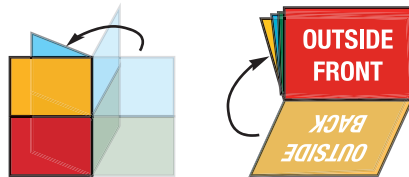

**OUTSIDE
BACK**

TAB

TAB

INDICIA AREA

1.25 X 1.25

WHITE BACKGROUND
OR 10% COLOR TINT

**INFOLD
PANEL**

BLACK LINE IS THE BLEED LINE
BACKGROUNDS AND IMAGES THAT BLEED OFF MUST EXTEND TO THIS LINE

RED LINE IS THE CUT LINE
THIS IS WHERE THE FINISHED PRODUCT WILL BE CUT

BLUE LINE IS THE SAFETY LINE
ANYTHING THAT IS NOT GETTING CUT MUST BE INSIDE THIS LINE

GREEN LINES ARE THE FOLD LINES
THIS IS WHERE THE JOB WILL BE FOLDED

**OUTSIDE
FRONT**

TAB

TAB

FINISHED SIZE - 4.25X5.5
WITH BLEED - 8.625X11.125

**INFOLD
PANEL**