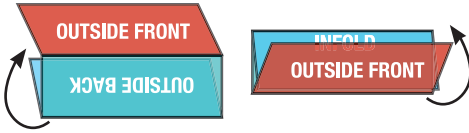

TAB

TAB

OUTSIDE FRONT

FINISHED SIZE - 3.6875X8.5
WITH BLEED - 8.625X11.125

OUTSIDE BACK

TAB

TAB

GREEN LINES ARE THE FOLD LINES
 THIS IS WHERE THE JOB WILL BE FOLDED

BLACK LINE IS THE BLEED LINE
 BACKGROUNDS AND IMAGES THAT BLEED OFF MUST EXTEND TO THIS LINE

RED LINE IS THE CUT LINE
 THIS IS WHERE THE FINISHED PRODUCT WILL BE CUT

BLUE LINE IS THE SAFETY LINE
 ANYTHING THAT IS NOT GETTING CUT MUST BE INSIDE THIS LINE