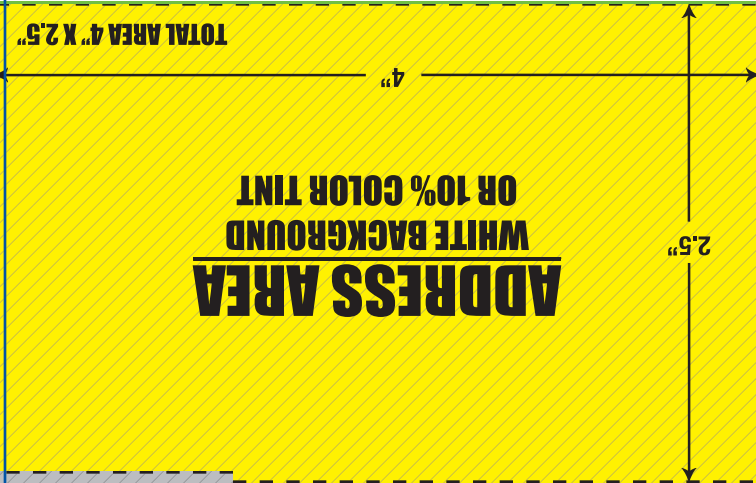

TAB

TAB

OUTSIDE FRONT

FINISHED SIZE - 3.6875X8.5
WITH BLEED - 8.625X11.125

OUTSIDE BACK

TAB

TAB

GREEN LINES ARE THE FOLD LINES
 THIS IS WHERE THE JOB WILL BE FOLDED

BLACK LINE IS THE BLEED LINE
 BACKGROUNDS AND IMAGES THAT BLEED OFF MUST EXTEND TO THIS LINE

RED LINE IS THE CUT LINE
 THIS IS WHERE THE FINISHED PRODUCT WILL BE CUT

BLUE LINE IS THE SAFETY LINE
 ANYTHING THAT IS NOT GETTING CUT MUST BE INSIDE THIS LINE