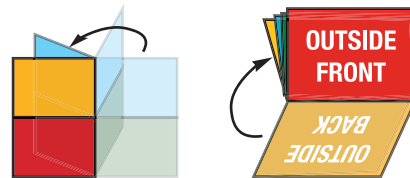

**OUTSIDE
BACK**

TAB

TAB

INDICIA AREA

1.25 X 1.25

WHITE BACKGROUND
OR 10% COLOR TINT

**INFOLD
PANEL**

BLACK LINE IS THE BLEED LINE
BACKGROUNDS AND IMAGES THAT
BLEED OFF MUST EXTEND TO THIS LINE

RED LINE IS THE CUT LINE
THIS IS WHERE THE FINISHED
PRODUCT WILL BE CUT

BLUE LINE IS THE SAFETY LINE
ANYTHING THAT IS NOT GETTING CUT
MUST BE INSIDE THIS LINE

GREEN LINES ARE THE FOLD LINES
THIS IS WHERE THE JOB WILL BE
FOLDED

**OUTSIDE
FRONT**

TAB

TAB

FINISHED SIZE - 4.25X7
WITH BLEED - 8.625X14.125

**INFOLD
PANEL**