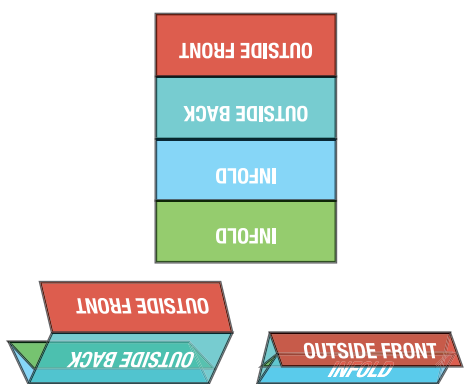

TAB

TAB

OUTSIDE FRONT

OUTSIDE BACK

TAB

TAB

FINISHED SIZE - 3.5625X8.5  
WITH BLEED - 8.625X14.125

INFOLD PANEL

**GREEN LINES ARE THE FOLD LINES**  
THIS IS WHERE THE JOB WILL BE FOLDED

**BLACK LINE IS THE BLEED LINE**  
BACKGROUNDS AND IMAGES THAT BLEED OFF MUST EXTEND TO THIS LINE

**RED LINE IS THE CUT LINE**  
THIS IS WHERE THE FINISHED PRODUCT WILL BE CUT

**BLUE LINE IS THE SAFETY LINE**  
ANYTHING THAT IS NOT GETTING CUT MUST BE INSIDE THIS LINE

INFOLD PANEL