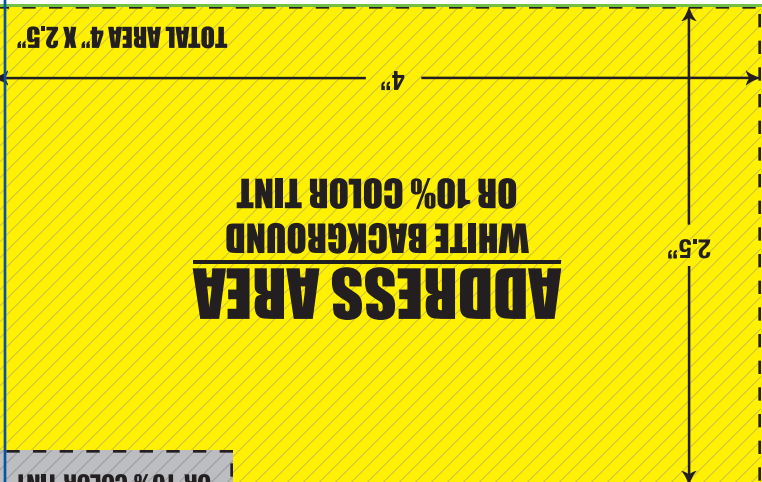

TAB

TAB

OUTSIDE FRONT

OUTSIDE BACK

TAB

TAB

FINISHED SIZE - 3.5625X8.5  
WITH BLEED - 8.625X14.125

INFOLD PANEL

**GREEN LINES ARE THE FOLD LINES**  
THIS IS WHERE THE JOB WILL BE FOLDED

**BLACK LINE IS THE BLEED LINE**  
BACKGROUNDS AND IMAGES THAT BLEED OFF MUST EXTEND TO THIS LINE

**RED LINE IS THE CUT LINE**  
THIS IS WHERE THE FINISHED PRODUCT WILL BE CUT