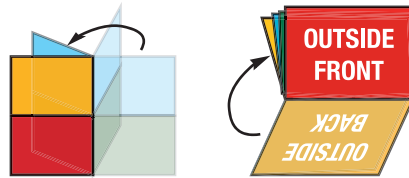

**OUTSIDE
BACK**

TAB

TAB

INDICIA AREA

1.25 X 1.25

WHITE BACKGROUND
OR 10% COLOR TINT

INFOLD PANEL

BLACK LINE IS THE BLEED LINE
BACKGROUNDS AND IMAGES THAT
BLEED OFF MUST EXTEND TO THIS LINE

RED LINE IS THE CUT LINE
THIS IS WHERE THE FINISHED
PRODUCT WILL BE CUT

BLUE LINE IS THE SAFETY LINE
ANYTHING THAT IS NOT GETTING CUT
MUST BE INSIDE THIS LINE

GREEN LINES ARE THE FOLD LINES
THIS IS WHERE THE JOB WILL BE
FOLDED

**OUTSIDE
FRONT**

TAB

TAB

FINISHED SIZE - 4X5
WITH BLEED - 8.125X10.125

INFOLD PANEL