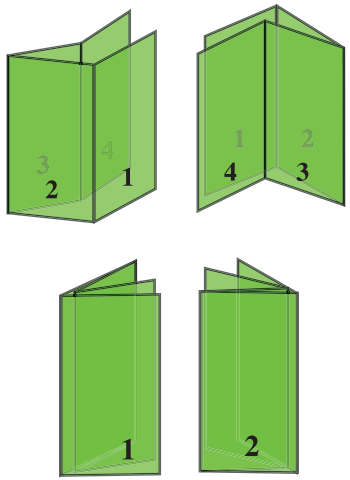

INFOLD PANEL

4

BLACK LINE IS THE BLEED LINE
BACKGROUNDS AND IMAGES THAT BLEED OFF MUST EXTEND TO THIS LINE

RED LINE IS THE CUT LINE
THIS IS WHERE THE FINISHED PRODUCT WILL BE CUT

BLUE LINE IS THE SAFETY LINE
ANYTHING THAT IS NOT GETTING CUT MUST BE INSIDE THIS LINE

GREEN LINES ARE THE FOLD LINES
THIS IS WHERE THE JOB WILL BE FOLDED

FINISHED SIZE - 3.03125X8.5
WITH BLEED - 8.625X14.125

TAB

OUTSIDE BACK

OUTSIDE FRONT

1

TAB

TAB

INDICIA AREA

1.25 X 1.25

WHITE BACKGROUND
OR 10% COLOR TINT

ADDRESS AREA
WHITE BACKGROUND
OR 10% COLOR TINT

2.5"

4"

TOTAL AREA 4" X 2.5"

TAB