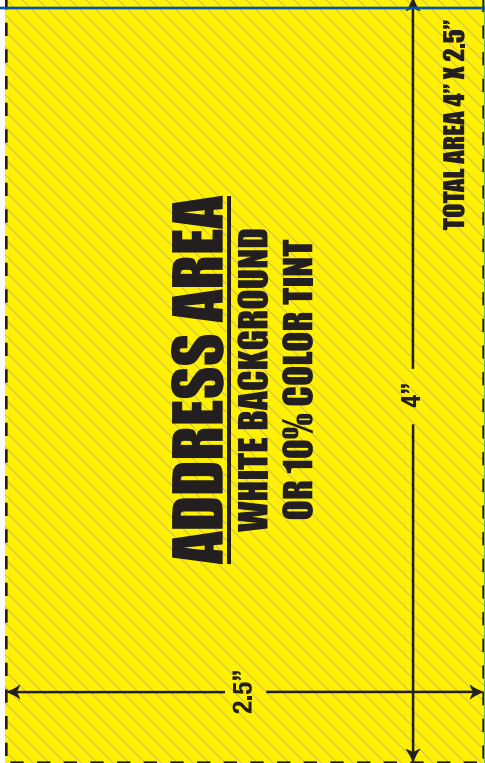

INDICIA AREA
1.25 X 1.25
WHITE BACKGROUND
OR 10% COLOR TINT

TAB

FINISHED SIZE - 9X6
WITH BLEED - 9.125X12.125

BLACK LINE IS THE BLEED LINE
BACKGROUNDS AND IMAGES THAT BLEED OFF MUST EXTEND TO THIS LINE

RED LINE IS THE CUT LINE
THIS IS WHERE THE FINISHED PRODUCT WILL BE CUT

BLUE LINE IS THE SAFETY LINE
ANYTHING THAT IS NOT GETTING CUT MUST BE INSIDE THIS LINE

GREEN LINE IS THE FOLD LINE
THIS IS WHERE THE JOB WILL BE FOLDED

OUTSIDE BACK

OUTSIDE FRONT

TAB

TAB

TAB

TAB