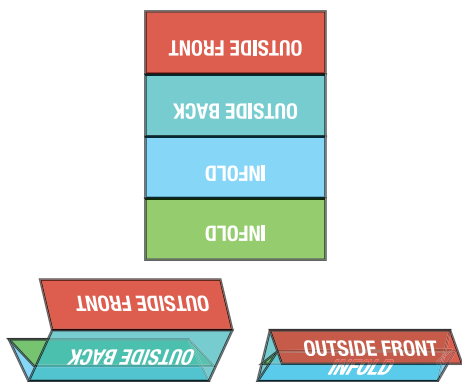

TAB

TAB

OUTSIDE FRONT

OUTSIDE BACK

TAB

INFOLD PANEL

FINISHED SIZE - 3.0625X9  
WITH BLEED - 9.125X12.125

**GREEN LINES ARE THE FOLD LINES**

THIS IS WHERE THE JOB WILL BE FOLDED

**BLACK LINE IS THE BLEED LINE**

BACKGROUNDS AND IMAGES THAT BLEED OFF MUST EXTEND TO THIS LINE

**RED LINE IS THE CUT LINE**

THIS IS WHERE THE FINISHED PRODUCT WILL BE CUT

**BLUE LINE IS THE SAFETY LINE**

ANYTHING THAT IS NOT GETTING CUT MUST BE INSIDE THIS LINE

INFOLD PANEL