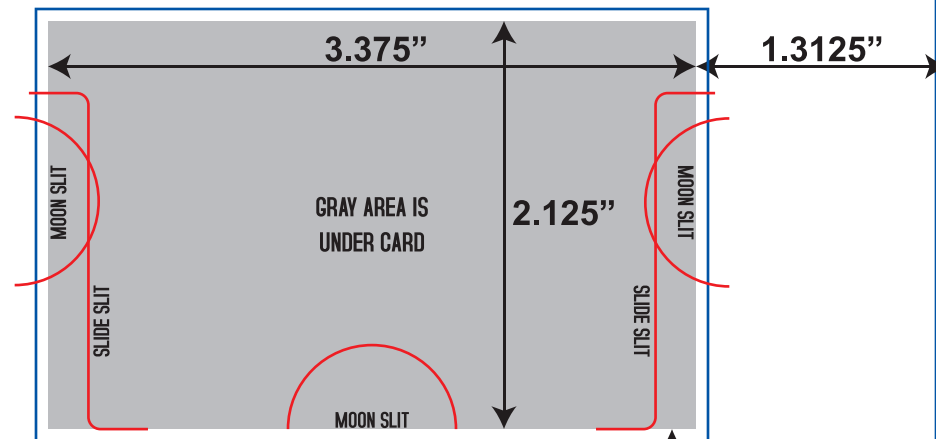

BLUE LINE IS THE SAFETY LINE

ANYTHING THAT IS NOT GETTING CUT
MUST BE INSIDE THIS LINE

RED LINE IS THE CUT LINE

THIS IS WHERE THE FINISHED
PRODUCT WILL BE CUT

GREEN LINE IS THE SCORE LINE

THIS IS WHERE THE JOB WILL BE
SCORED ONLY

BLACK LINE IS THE BLEED LINE

BACKGROUNDS AND IMAGES THAT BLEED
OFF MUST EXTEND TO THIS LINE

FOLDED SIZE - 6X6
FLAT WITH BLEED - 12.125X6.125

**INSIDE
LEFT**

**INSIDE
RIGHT**

1.9375"