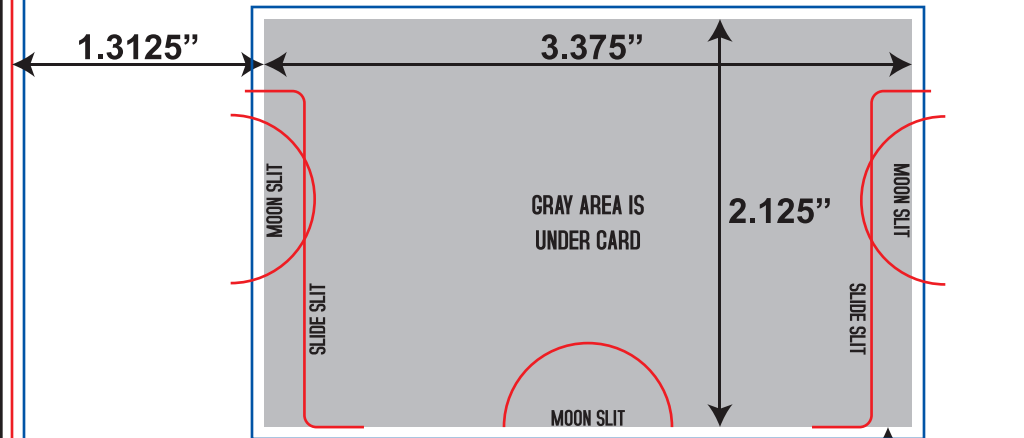

**BLUE LINE IS THE SAFETY LINE**

ANYTHING THAT IS NOT GETTING CUT  
MUST BE INSIDE THIS LINE

**RED LINE IS THE CUT LINE**

THIS IS WHERE THE FINISHED  
PRODUCT WILL BE CUT

**GREEN LINE IS THE SCORE LINE**

THIS IS WHERE THE JOB WILL BE  
SCORED ONLY

**BLACK LINE IS THE BLEED LINE**

BACKGROUNDS AND IMAGES THAT BLEED  
OFF MUST EXTEND TO THIS LINE

**OUTSIDE  
BACK**

1.9375"

**FOLDED SIZE - 6X6**  
**FLAT WITH BLEED - 12.125X6.125**

**OUTSIDE  
FRONT**