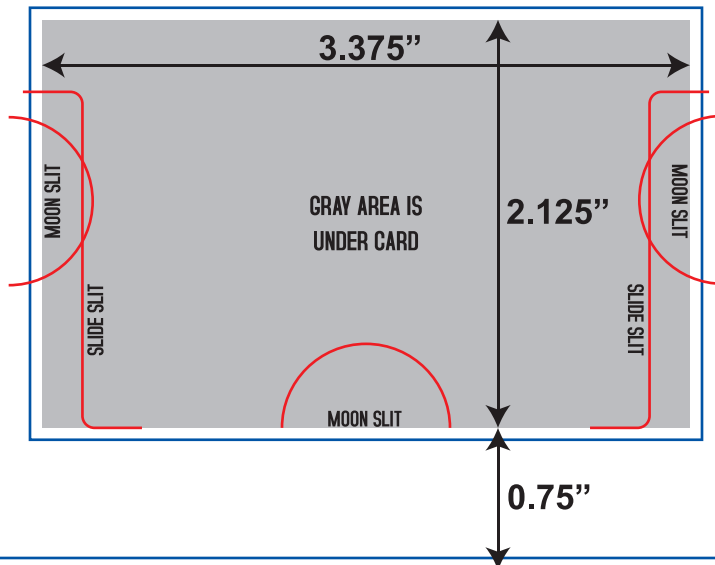

BLUE LINE IS THE SAFETY LINE

ANYTHING THAT IS NOT GETTING CUT
MUST BE INSIDE THIS LINE

RED LINE IS THE CUT LINE

THIS IS WHERE THE FINISHED
PRODUCT WILL BE CUT

GREEN LINE IS THE FOLD LINE

THIS IS WHERE THE SCORE WILL BE DONE

BLACK LINE IS THE BLEED LINE

BACKGROUNDS AND IMAGES THAT BLEED
OFF MUST EXTEND TO THIS LINE

BK

FR

**FOLDED SIZE- 8.5X5.5
WITH BLEED- 8.625X11.125**