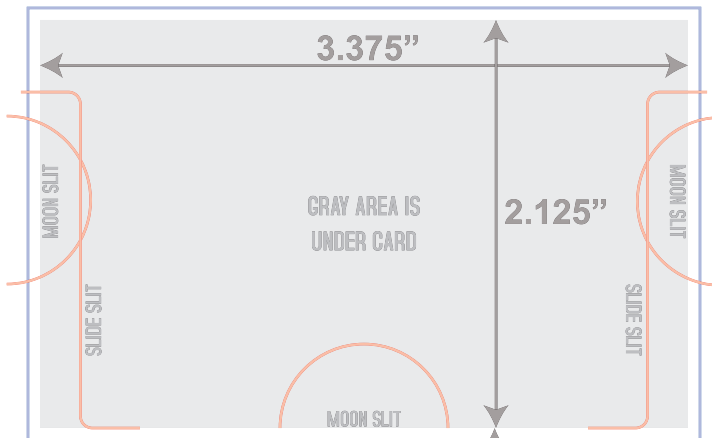

RED LINE IS THE CUT LINE

THIS IS WHERE THE FINISHED
PRODUCT WILL BE CUT

BLUE LINE IS THE SAFETY LINE

ANYTHING THAT IS NOT GETTING CUT
MUST BE INSIDE THIS BLUE LINE

GREEN LINE IS THE FOLD LINE

THIS IS WHERE THE SCORE WILL END UP

FINISHED SIZE- 5X7

WITH BLEED- 10.125X7.125

1.4375"

BK