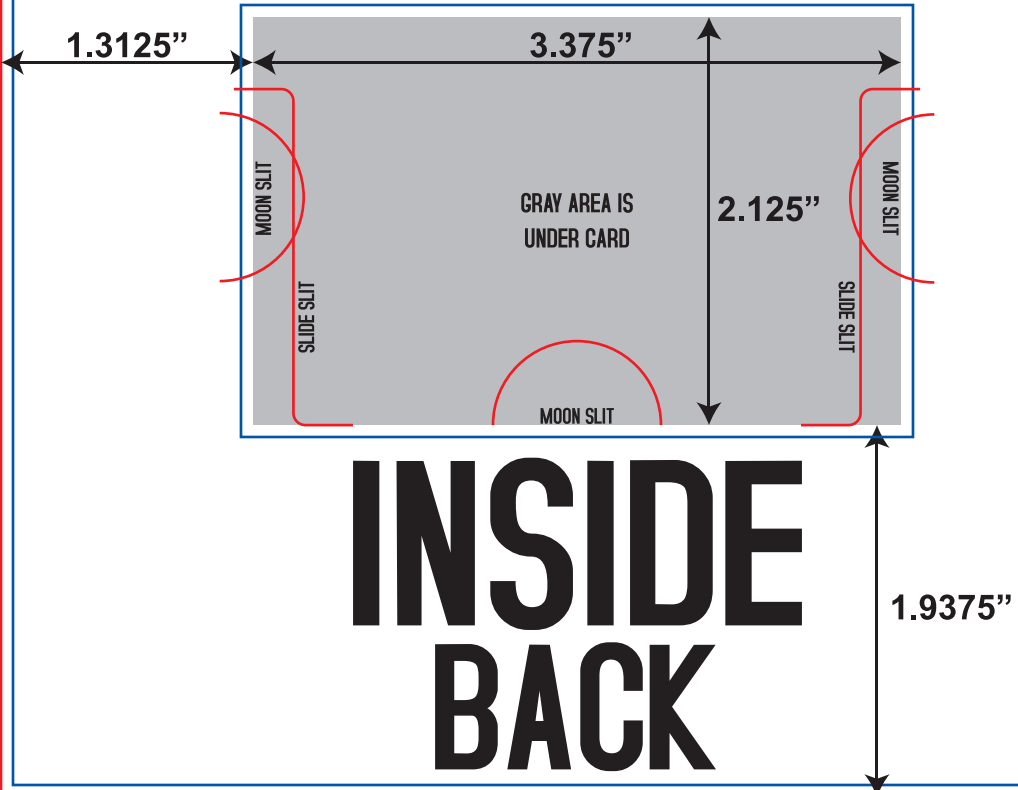

**BLUE LINE IS THE SAFETY LINE**

ANYTHING THAT IS NOT GETTING CUT  
MUST BE INSIDE THIS LINE

**RED LINE IS THE CUT LINE**

THIS IS WHERE THE FINISHED  
PRODUCT WILL BE CUT

**BLACK LINE IS THE BLEED LINE**

BACKGROUNDS AND IMAGES THAT BLEED  
OFF MUST EXTEND TO THIS LINE

# INSIDE FRONT

FOLDED SIZE - 6X6

FLAT WITH BLEED - 12.125X6.125

**GREEN LINE IS THE SCORE LINE**

THIS IS WHERE THE JOB WILL BE  
SCORED ONLY

# INSIDE BACK