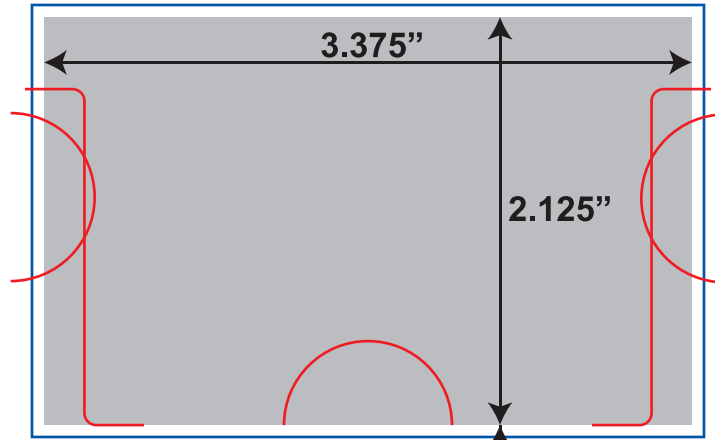

**BLUE LINE IS THE SAFETY LINE**  
ANYTHING THAT IS NOT GETTING CUT  
MUST BE INSIDE THIS LINE

**RED LINE IS THE CUT LINE**  
THIS IS WHERE THE FINISHED  
PRODUCT WILL BE CUT

**BLACK LINE IS THE BLEED LINE**  
BACKGROUNDS AND IMAGES THAT BLEED  
OFF MUST EXTEND TO THIS LINE

INSIDE  
FR

**GREEN LINE IS THE FOLD LINE**  
THIS IS WHERE THE SCORE WILL BE DONE

INSIDE BK

FOLDED SIZE- 8.5X5.5  
WITH BLEED- 8.625X11.125