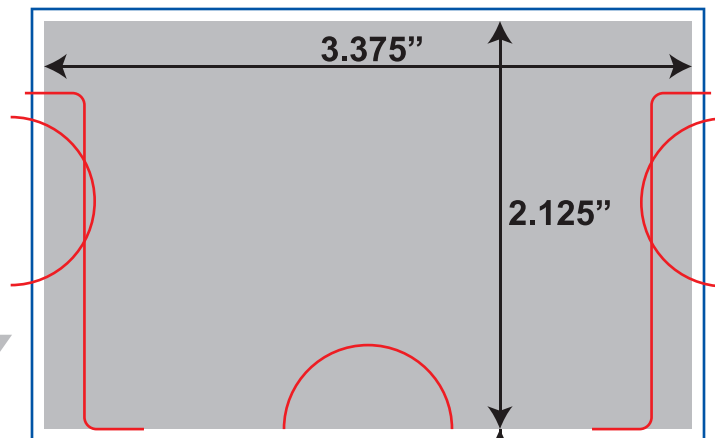

**BLUE LINE IS THE SAFETY LINE**  
ANYTHING THAT IS NOT GETTING CUT  
MUST BE INSIDE THIS LINE

**RED LINE IS THE CUT LINE**  
THIS IS WHERE THE FINISHED  
PRODUCT WILL BE CUT

**BLACK LINE IS THE BLEED LINE**  
BACKGROUNDS AND IMAGES THAT BLEED  
OFF MUST EXTEND TO THIS LINE

**GREEN LINE IS THE FOLD LINE**  
THIS IS WHERE THE SCORE WILL BE DONE

1.6875"

**FOLDED SIZE- 8.5X5.5**  
**WITH BLEED- 8.625X11.125**